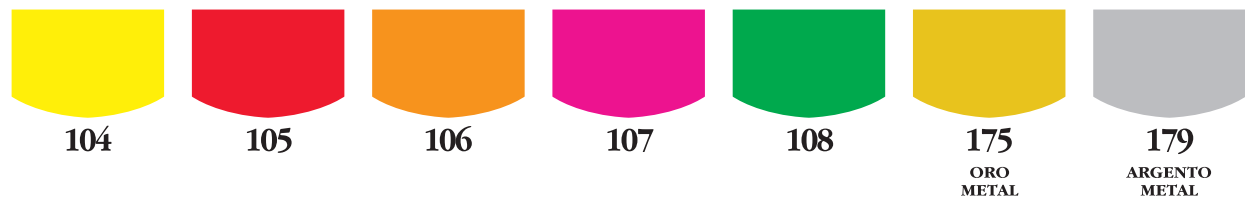

INCHIOSTRI MONO E BICOMPONENTI ONE AND TWO-COMPONENT INKS

- ▼ Tinte disponibili nelle seguenti serie bicomponenti (B) Colors available in the following two-component ink series (B): **PLT4, PLT4G, PLT7, PLT8, PLT18, PLT18G, PLTTEX**
- ▼ Catalizzatori per serie bicomponenti (B) / Catalysts for two-component series (B): **PLH, PLHG**
- ▼ Tinte disponibili nelle seguenti serie monocomponenti (M) Colors available in the following one component ink series (M): **PLT1, PLT12, PLT20, PLT21, PLT7**
- ▼ Tinte disponibili nelle seguenti serie mono e bicomponenti (MB) Colors available in the following one and two-component ink series: (MB) **PLT2, PLT5, PLT6, PLT9, PLT15, PLT16, PLT17, PLT2**
- ▼ Catalizzatori per serie mono e bicomponenti (MB) / Catalysts for one and two-component series (MB): **PLH**

INCHIOSTRI BASE STANDARD INKS

- ▼ Tinte disponibili nelle seguenti serie Colors available in the following ink series: **PLT4, PLT6, PLT9, PLT15, PLT16, PLT18, PLT20**

INCHIOSTRI FLUORESCENTI E METALIZZATI FLUO AND METAL INKS

- ▼ Tinte disponibili per tutte le serie Colors available in all ink series

EUROSCALA EUROSCALE

- ▼ Tinte disponibili per tutte le serie Colors available in all ink series

SCALA
EUROPA
EUROPA
SCALE

COMEC ITALIA srl
PIAZZALE DEL LAVORO, 149 - 21044 CAVARIA (VA) ITALIA
Tel. 0331/219516 (5 linee r.a.) - Fax. 0331/216161
www.comec-italia.it e-mail: info@comec-italia.it

COLOR CHART PAD PRINTING COLORS

COLORI PER TAMPOGRAFIA

CARTELLA COLORI

THE REFERENCE COLORS ON THE COLOR CHART ARE ONLY INDICATIVE

I RIFERIMENTI DELLE TINTE COLORE SONO PURAMENTE INDICATIVI