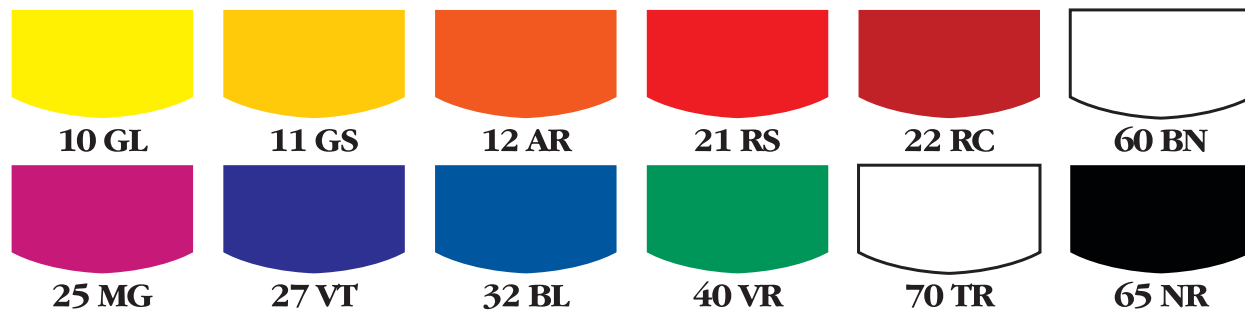

# INCHIOSTRI MONO E BICOMPONENTI ONE AND TWO-COMPONENT INKS

- ▼ Tinte disponibili nelle seguenti serie bicomponenti (B) Colors available in the following two-component ink series (B): **PLT4, PLT4G, PLT7, PLT8, PLT18, PLT18G, PLTTEX**
- ▼ Catalizzatori per serie bicomponenti (B) / Catalysts for two-component series (B): **PLH, PLHG**
- ▼ Tinte disponibili nelle seguenti serie monocomponenti (M) Colors available in the following one component ink series (M): **PLT1, PLT12, PLT20, PLT21, PLT7**
- ▼ Tinte disponibili nelle seguenti serie mono e bicomponenti (MB) Colors available in the following one and two-component ink series: (MB) **PLT2, PLT5, PLT6, PLT9, PLT15, PLT16, PLT17, PLT2**
- ▼ Catalizzatori per serie mono e bicomponenti (MB) / Catalysts for one and two-component series (MB): **PLH**

## INCHIOSTRI BASE STANDARD INKS

- ▼ Tinte disponibili nelle seguenti serie Colors available in the following ink series: **PLT4, PLT6, PLT9, PLT15, PLT16, PLT18, PLT20**

COLOR CHART PAD PRINTING COLORS

COLORI PER TAMPOGRAFIA

CARTELLA COLORI

THE REFERENCE COLORS ON THE COLOR CHART ARE ONLY INDICATIVE

I RIFERIMENTI DELLE TINTE COLORE SONO PURAMENTE INDICATIVI